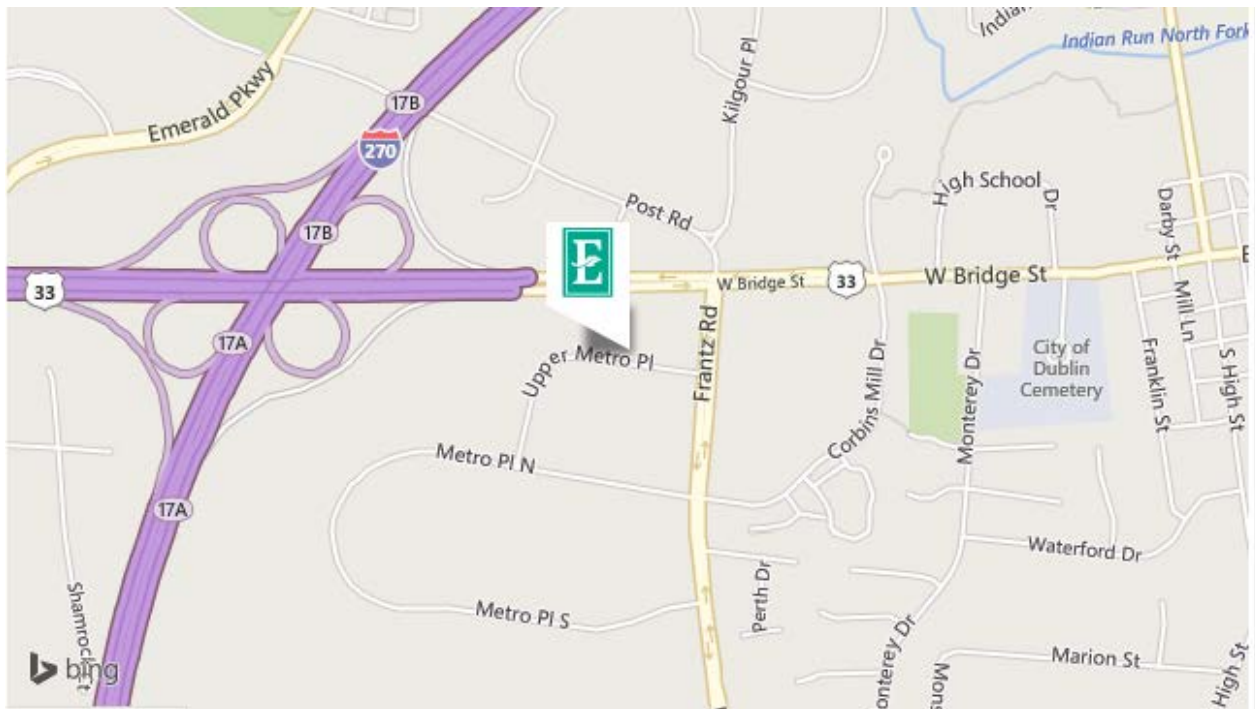

**Embassy Suites Dublin**  
**5100 Upper Metro Place**  
**Dublin OH 43017     614.790.9000**

**Directions From I-270:**

Take Exit 17A Dublin/161 exit     Follow 161/Rt 33 to Frantz Rd  
Turn right, 1/2 block turn right onto Upper Metro Place, Hotel is on the right